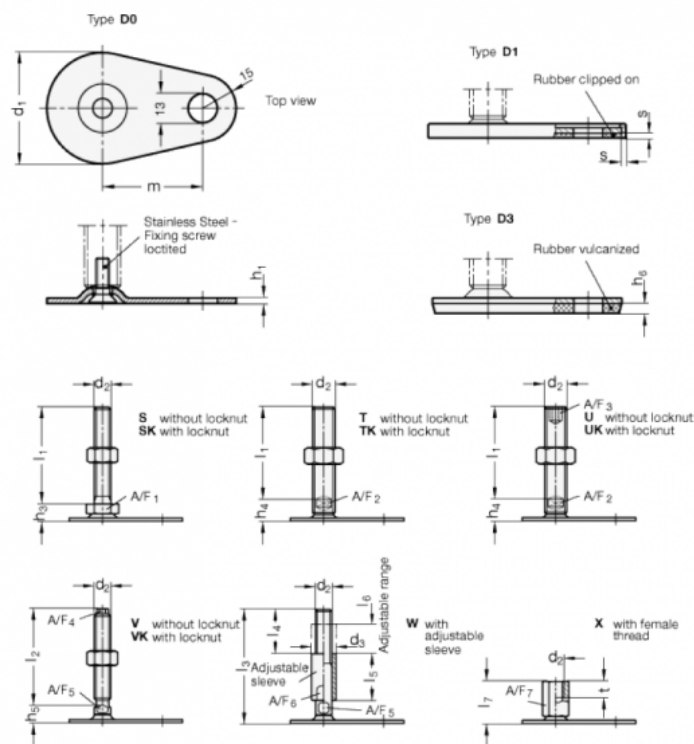

Article number: 204360M16200D1TK
 Description: E+G levelling foot
 GN 43-60-M16-200-D1-TK
 Note: TK With nut, Wrench flat at the bottom

Measures

A/F2 = 12	s = 2
d1 = 60	
d2 = M16	
h1 = 2.5	
h4 = 17	
h6 =	
l1 = 200	
m = 50	